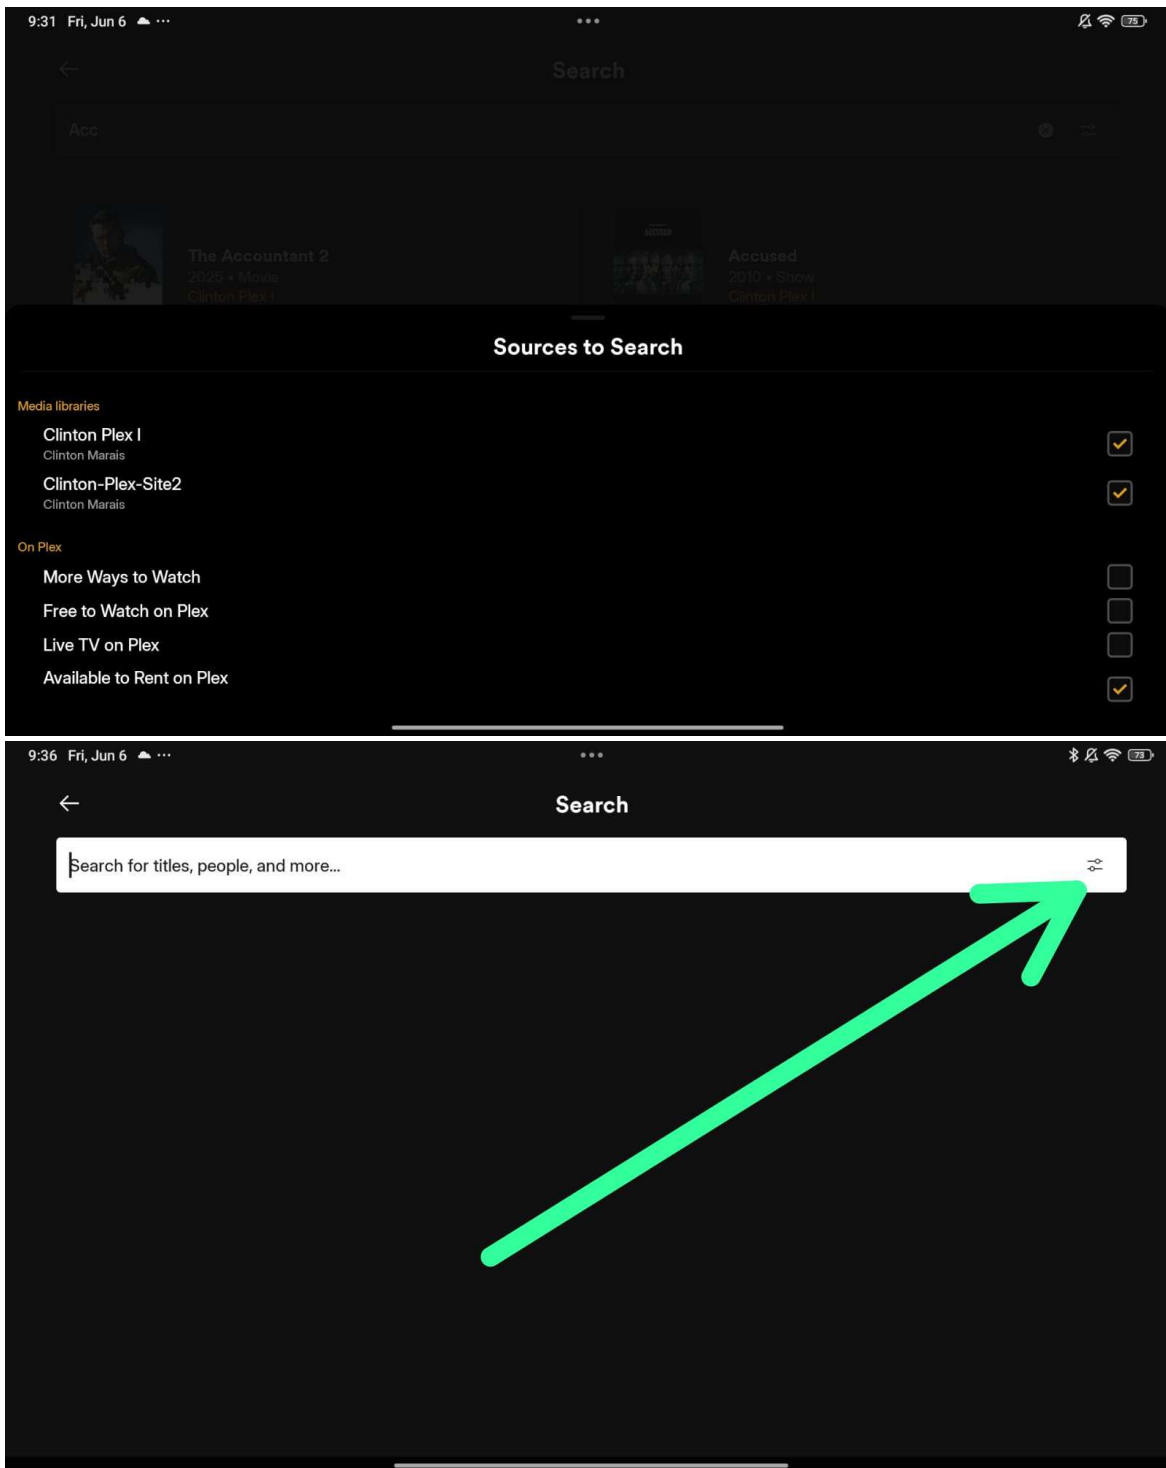

Sometimes, I don't have audio nor subtitles when I play content, why?

Make sure to set your streaming settings in your Plex app to maximum. Lower quality streaming will affect your viewing experience. The Plex app will automatically adjust to your available internet bandwidth. (Screenshot below – applies to all plex apps on mobile, tv and media players)