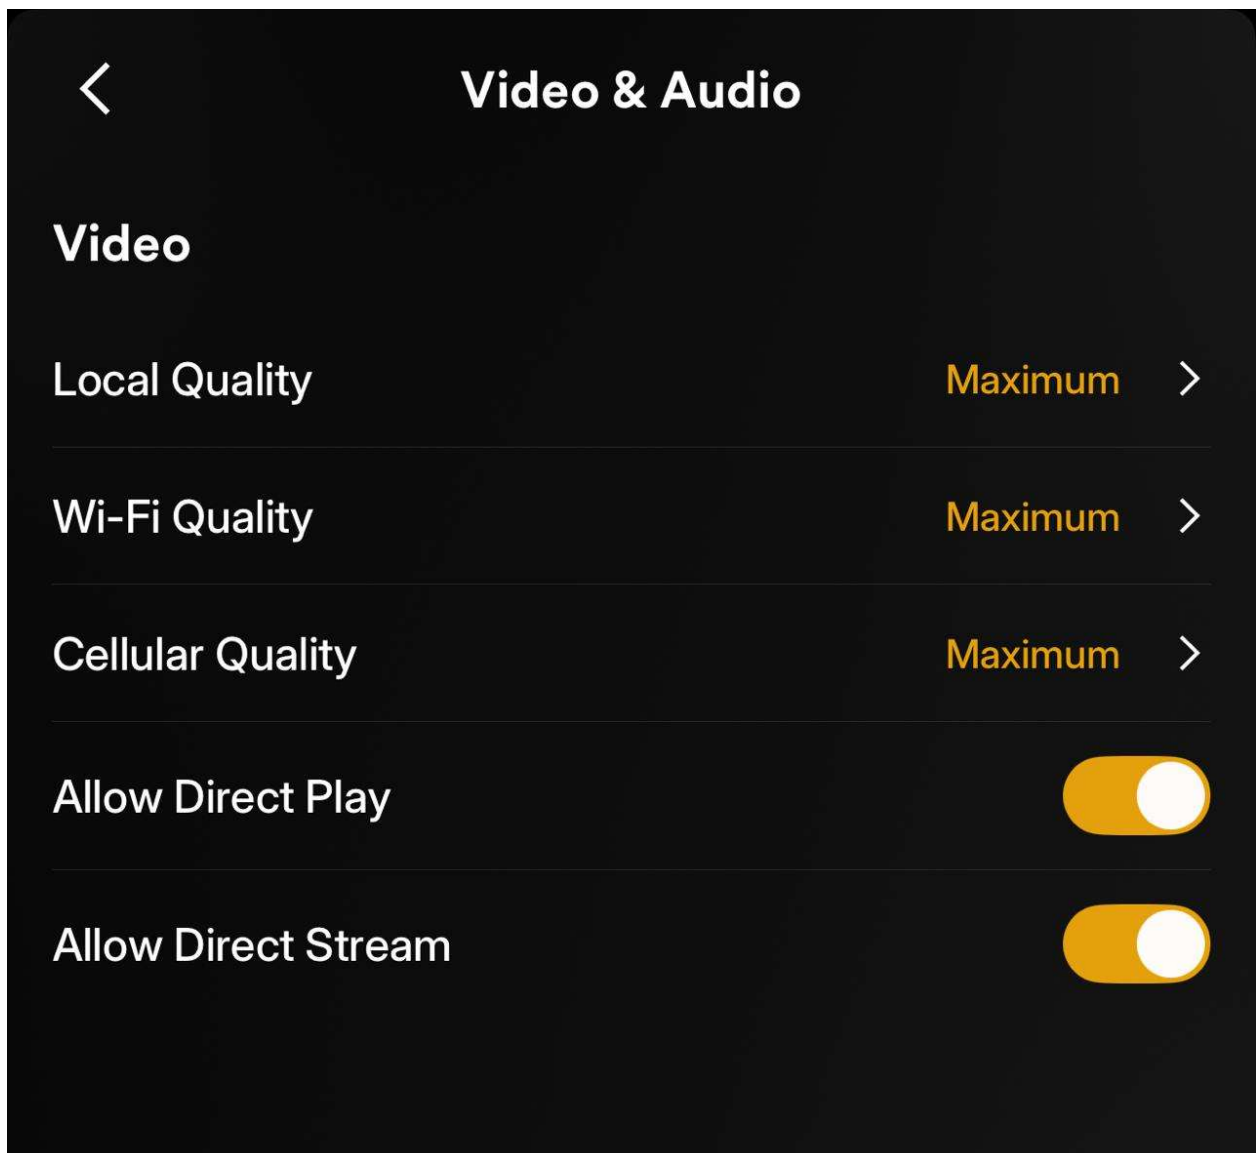

I have accepted the “Plex invite” link within the email received from Clinton, but I don’t see any content when I use Plex on my laptop, why?

Unlike when you setup your plex account on your TV or mobile device, you need to “PIN” the libraries to your Home Screen to see the content. (Screenshots below)